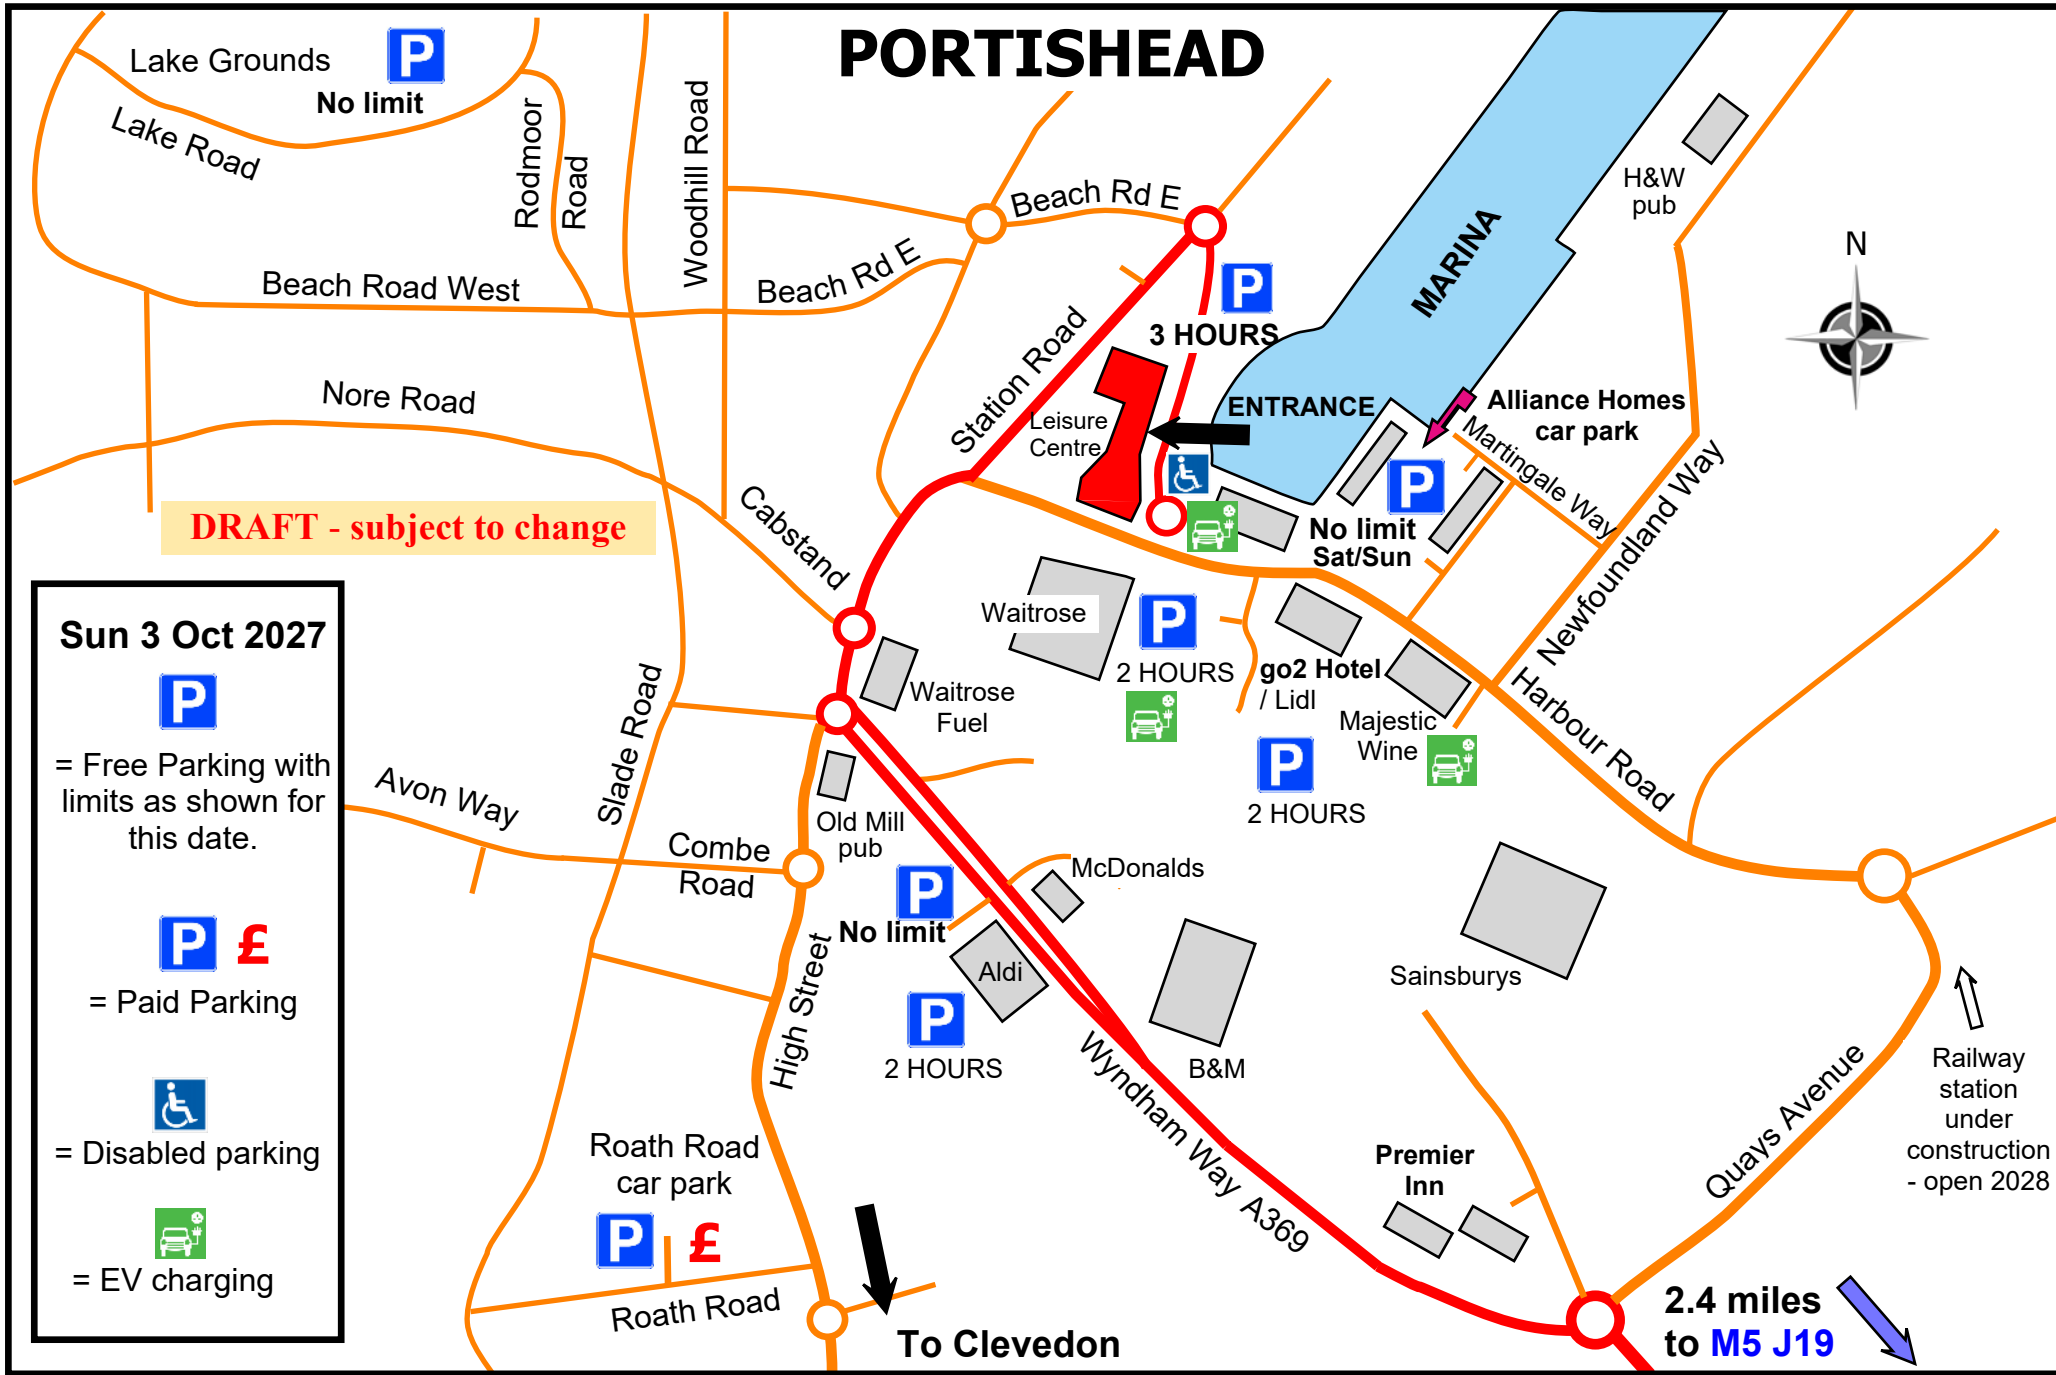

# PORTISHEAD

**DRAFT - subject to change**

**Sun 3 Oct 2027**

- P** = Free Parking with limits as shown for this date.
- P £** = Paid Parking
- ♿** = Disabled parking
- EV** = EV charging

To Clevedon

2.4 miles to M5 J19